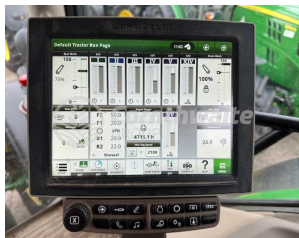

In Stock

Description

Used John Deere 6215R For Sale

Specification Includes:

- 2021
- 4715
- AutoPowr 50kph
- F/Links + PTO
- AutoTrac Ready
- 710/600 Tyres

For more info, please call your local Sales Rep or our Used Equipment Specialists, Steve on 07757 681313 or Max on 07912 085992