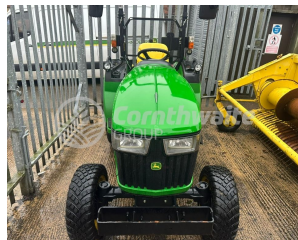

Cornthwaite
GROUP

Nantwich

Nantwich,
Cheshire CW5 5PJ
01270 624141

**Bispham
Green**

Ormskirk,
Lancashire L40 3SB
01704 822343

Kendal

Milnthorpe,
Cumbria LA7 7FP
01539 756367

Carlisle

Carlisle,
Cumbria CA1 2UR
01228 586816

Dumfries

Dumfries,
Scotland DG1 3UB
01387 214242

**Central
Number**

01704 790008